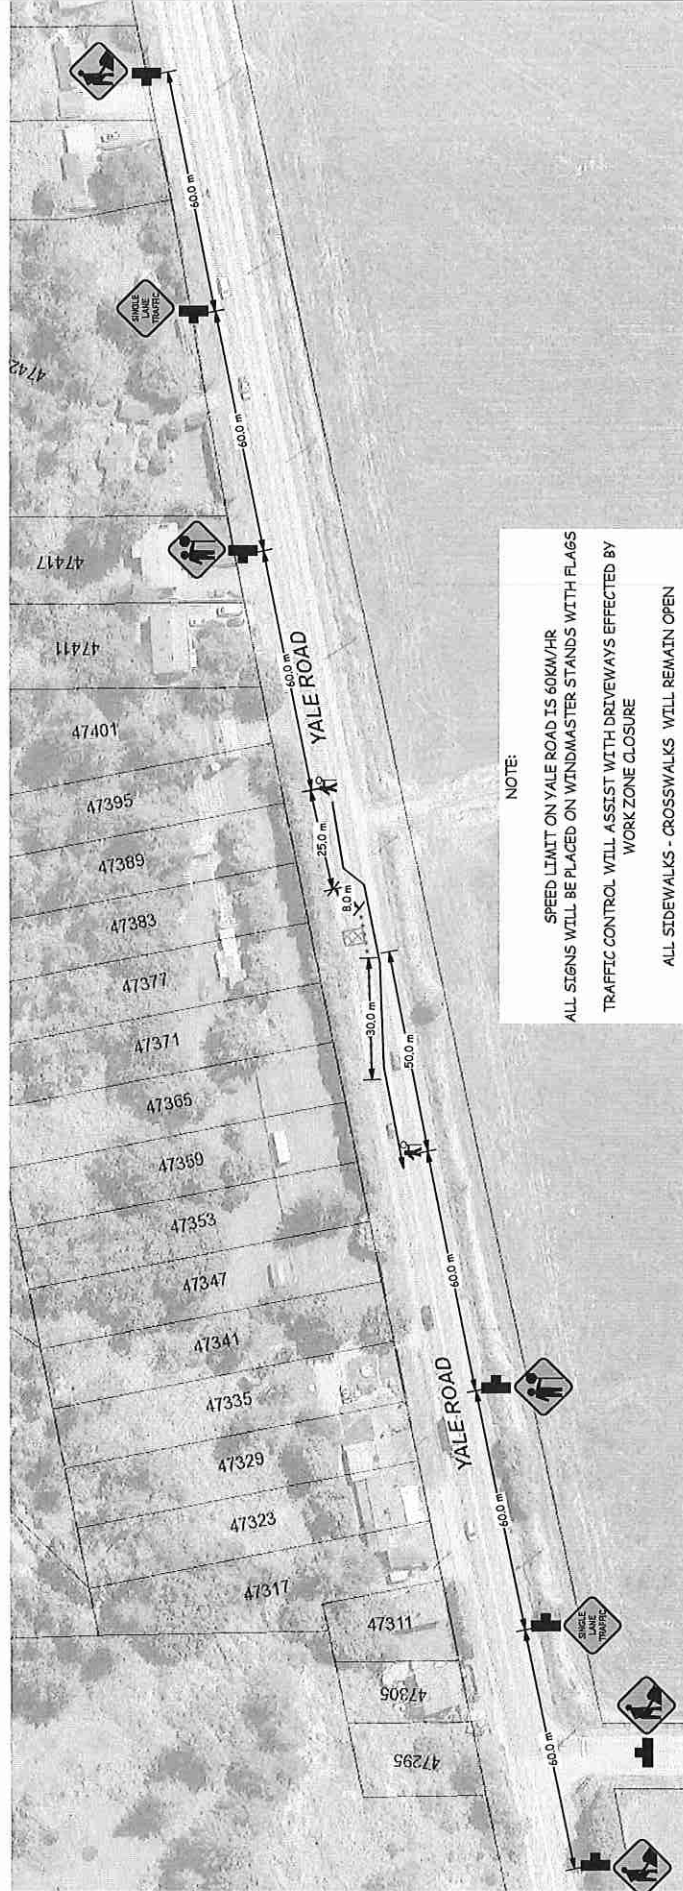

47377 Yale Road, Chilliwack
Job # 31147825

6 AM - 3 PM

Work Hours: 7:00 AM - 5:00 PM

NOTE:
 SPEED LIMIT ON YALE ROAD IS 60KM/HR
 ALL SIGNS WILL BE PLACED ON WINDMASTER STANDS WITH FLAGS
 TRAFFIC CONTROL WILL ASSIST WITH DRIVEWAYS EFFECTED BY
 WORK ZONE CLOSURE
 ALL SIDEWALKS - CROSSWALKS WILL REMAIN OPEN

LEGEND

- DIRECTION TRAFFIC FLOW →
- TUBULAR MARKERS*
- WORK AREA [Hatched Box]
- SIGN STANDS [Sign on Stand]
- TRAFFIC CONTROLLER [Person with Sign]
- BUS STOP [Bus Stop Sign]